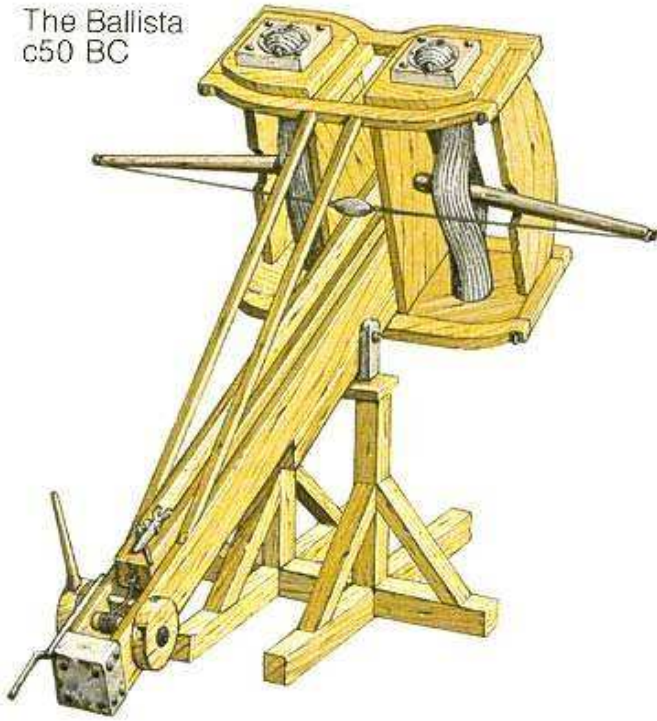

RomanFort

Trebuchet

The Ballista
c50 BC

© Mandy Barrow

Ballista

Roman archers

Roman Society

Slaves