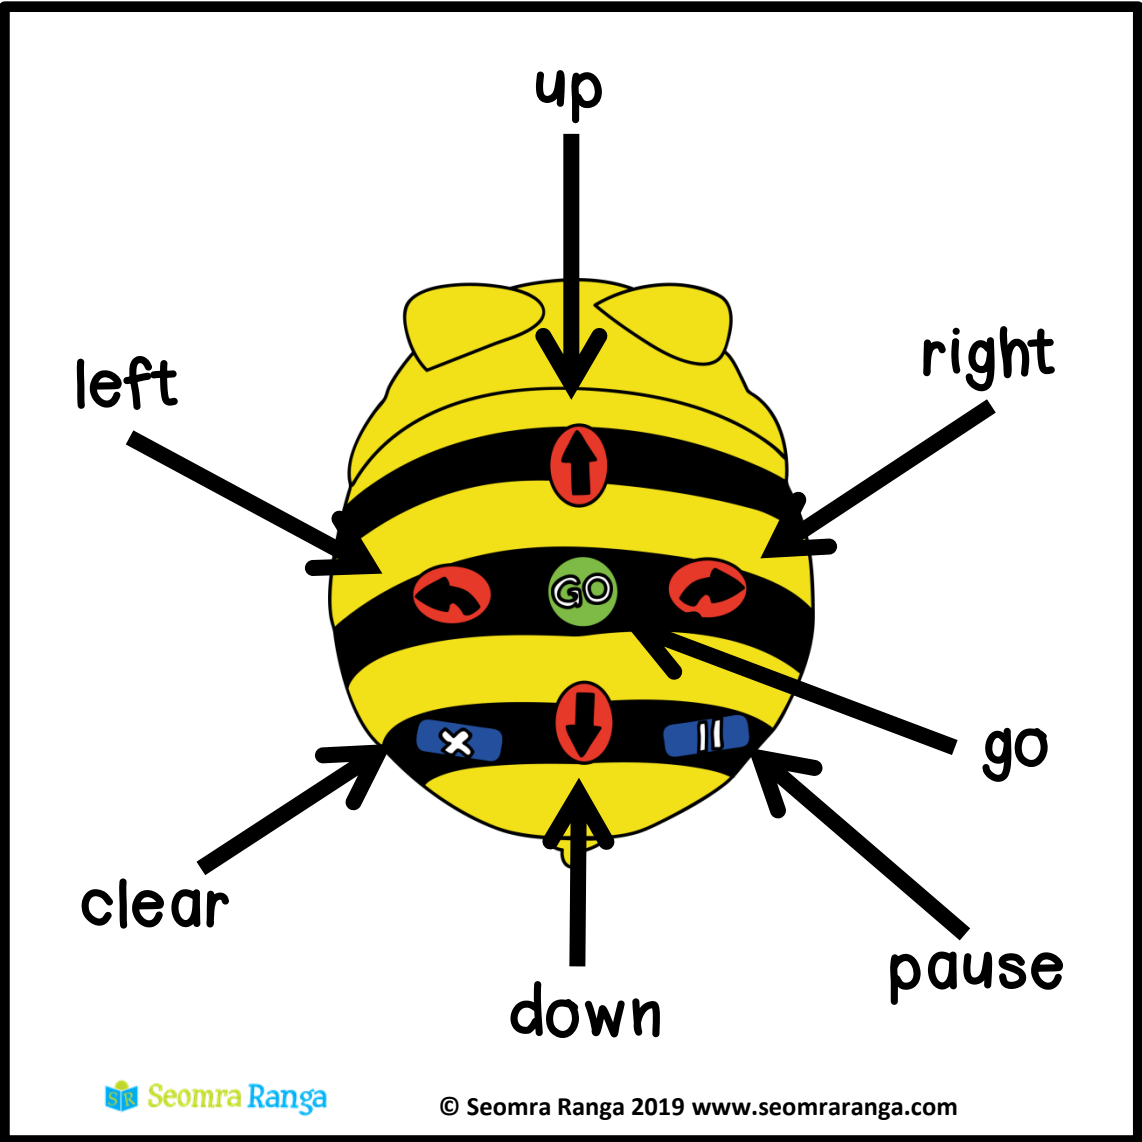

Beebot

Commands

forward

back

left

right

north

south

west

east

up

down

on

back

reverse

clear