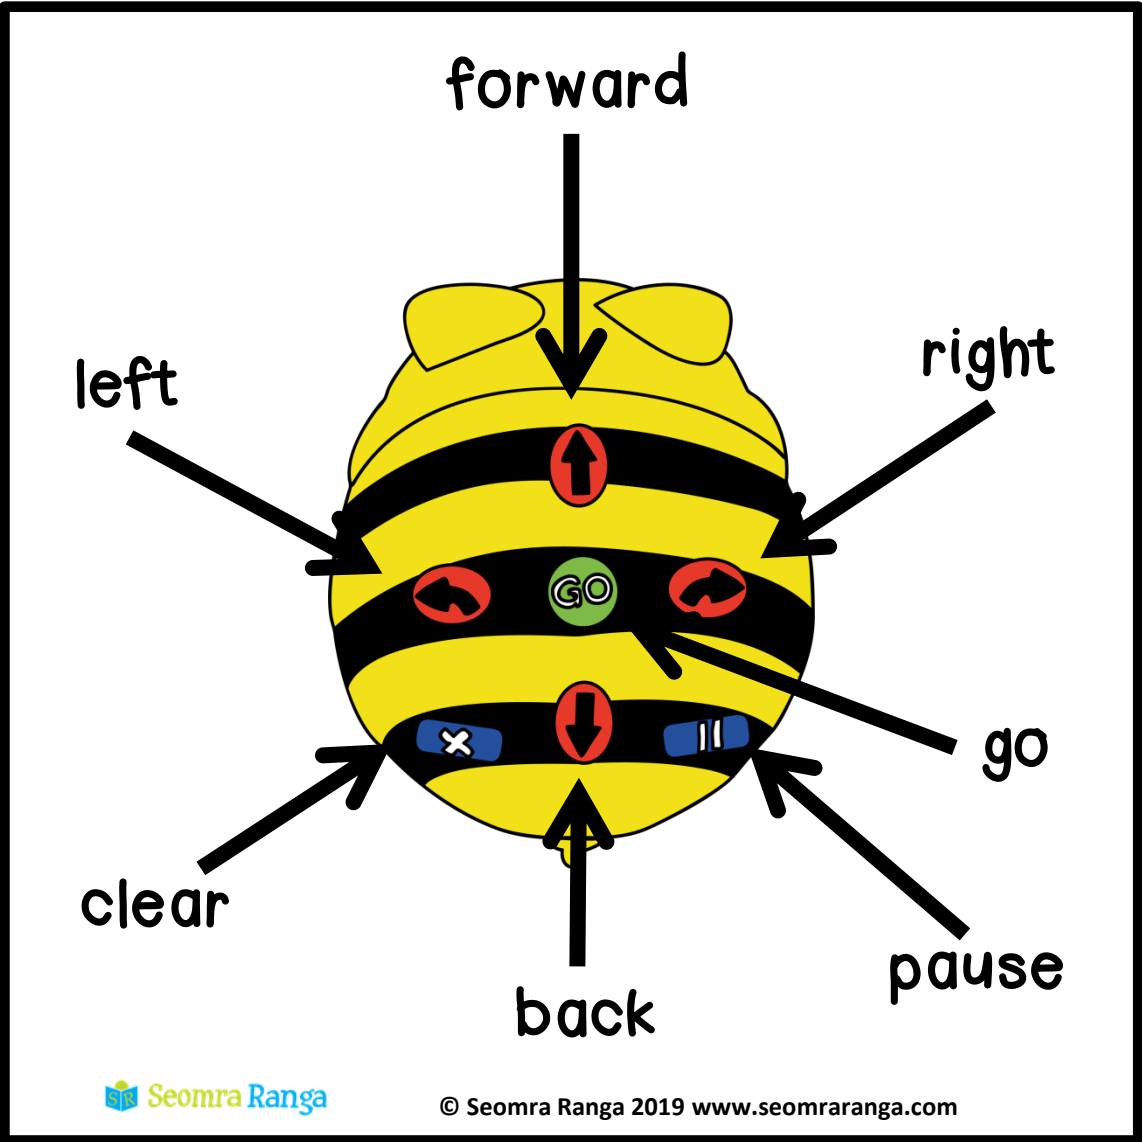

Beebot

Commands

forward

back

left

right

north

south

west

east

up

down

on

back

reverse

clear