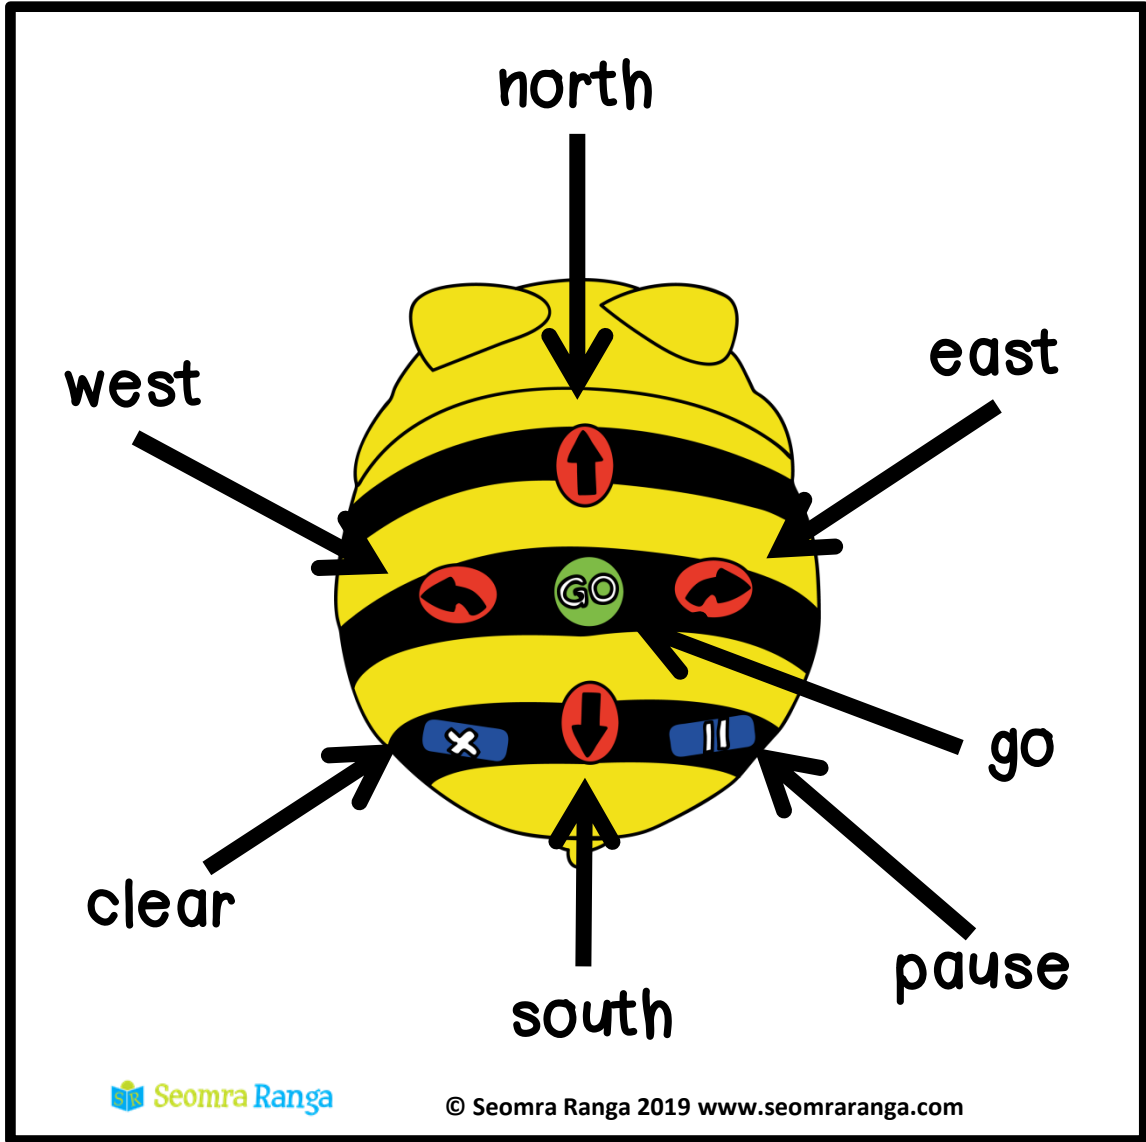

Beebot

Commands

forward

back

left

right

north

south

west

east

up

down

on

back

reverse

clear