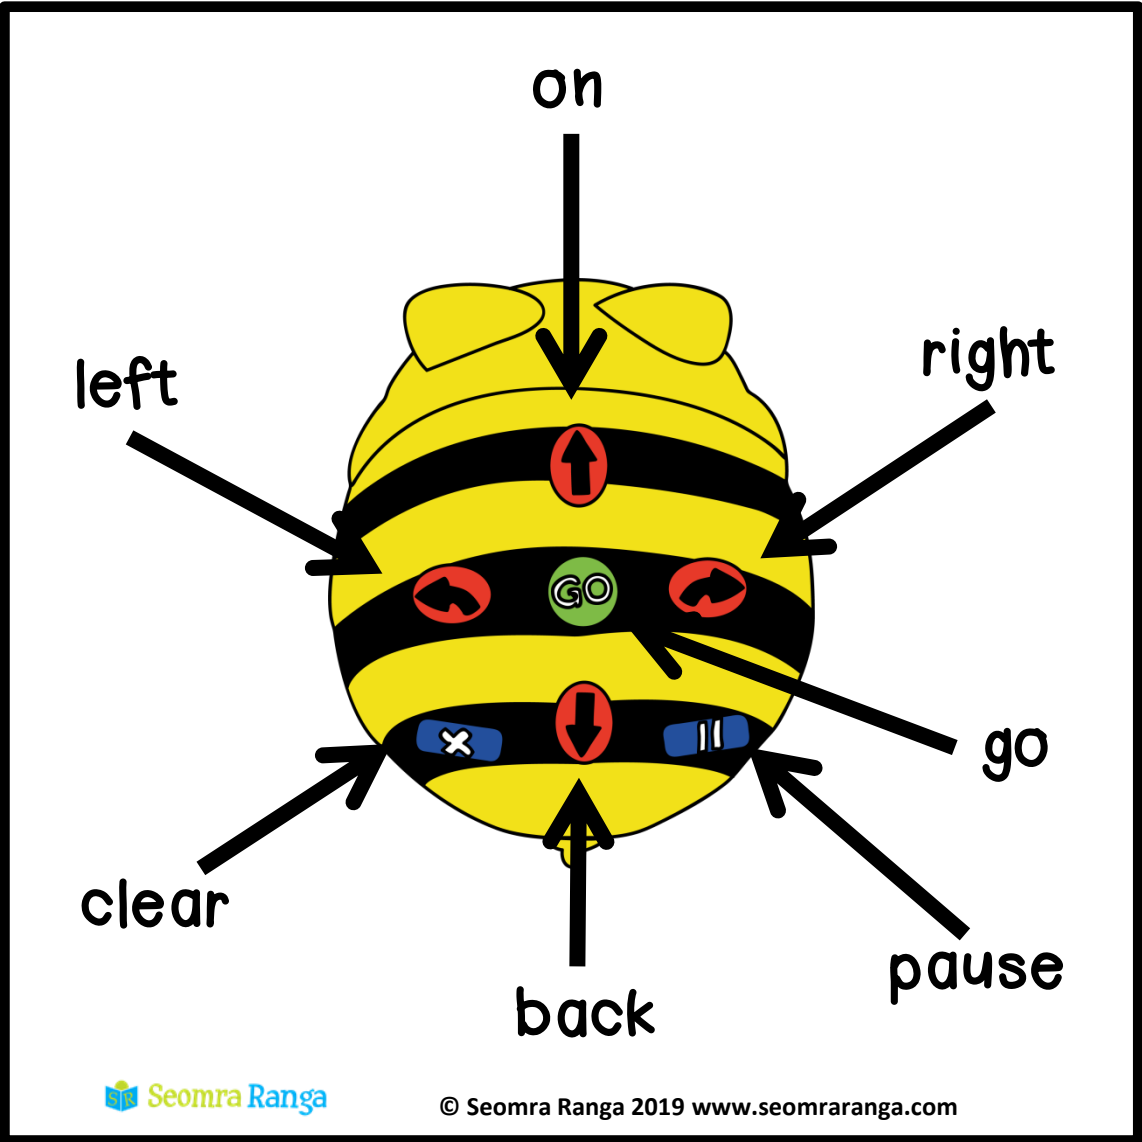

Beebot

Commands

forward

back

left

right

north

south

west

east

up

down

on

back

reverse

clear