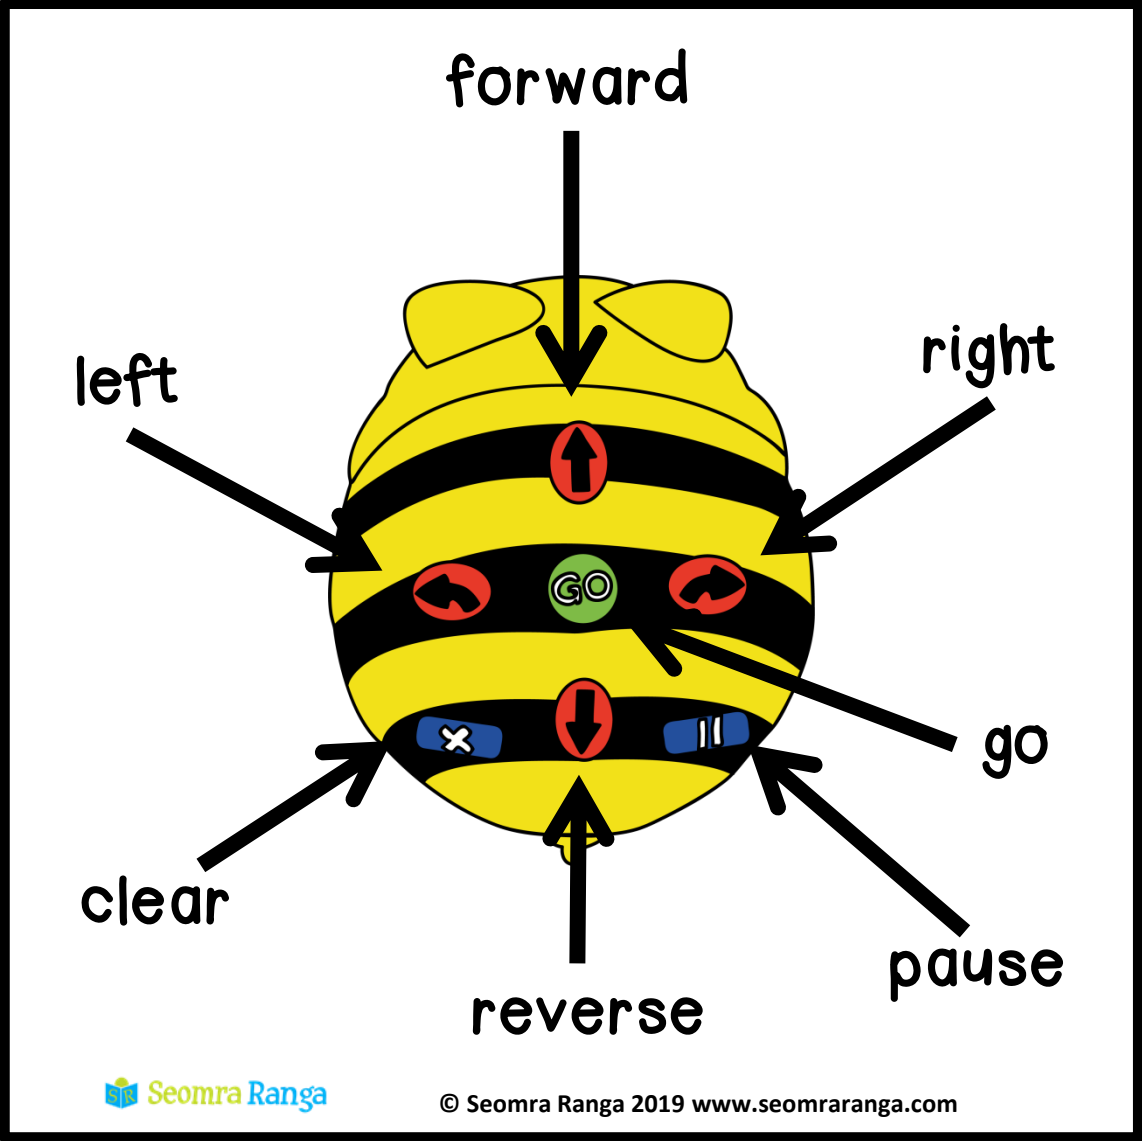

Beebot

Commands

forward

back

left

right

north

south

west

east

up

down

on

back

reverse

clear