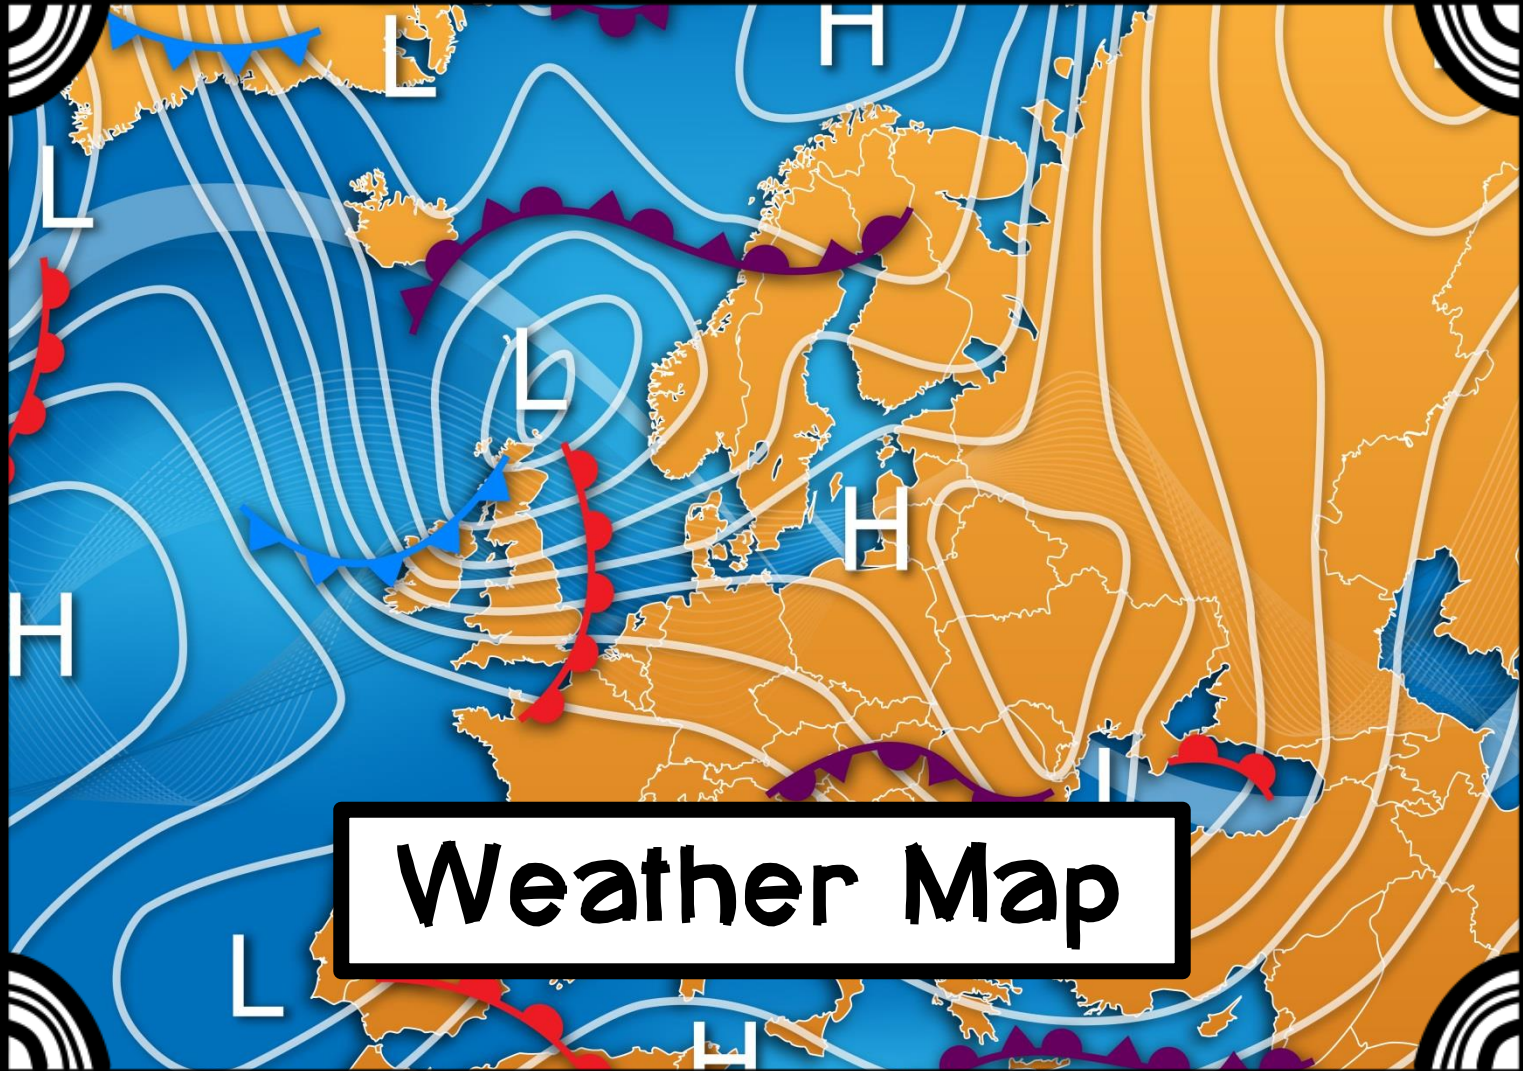

Weather Map